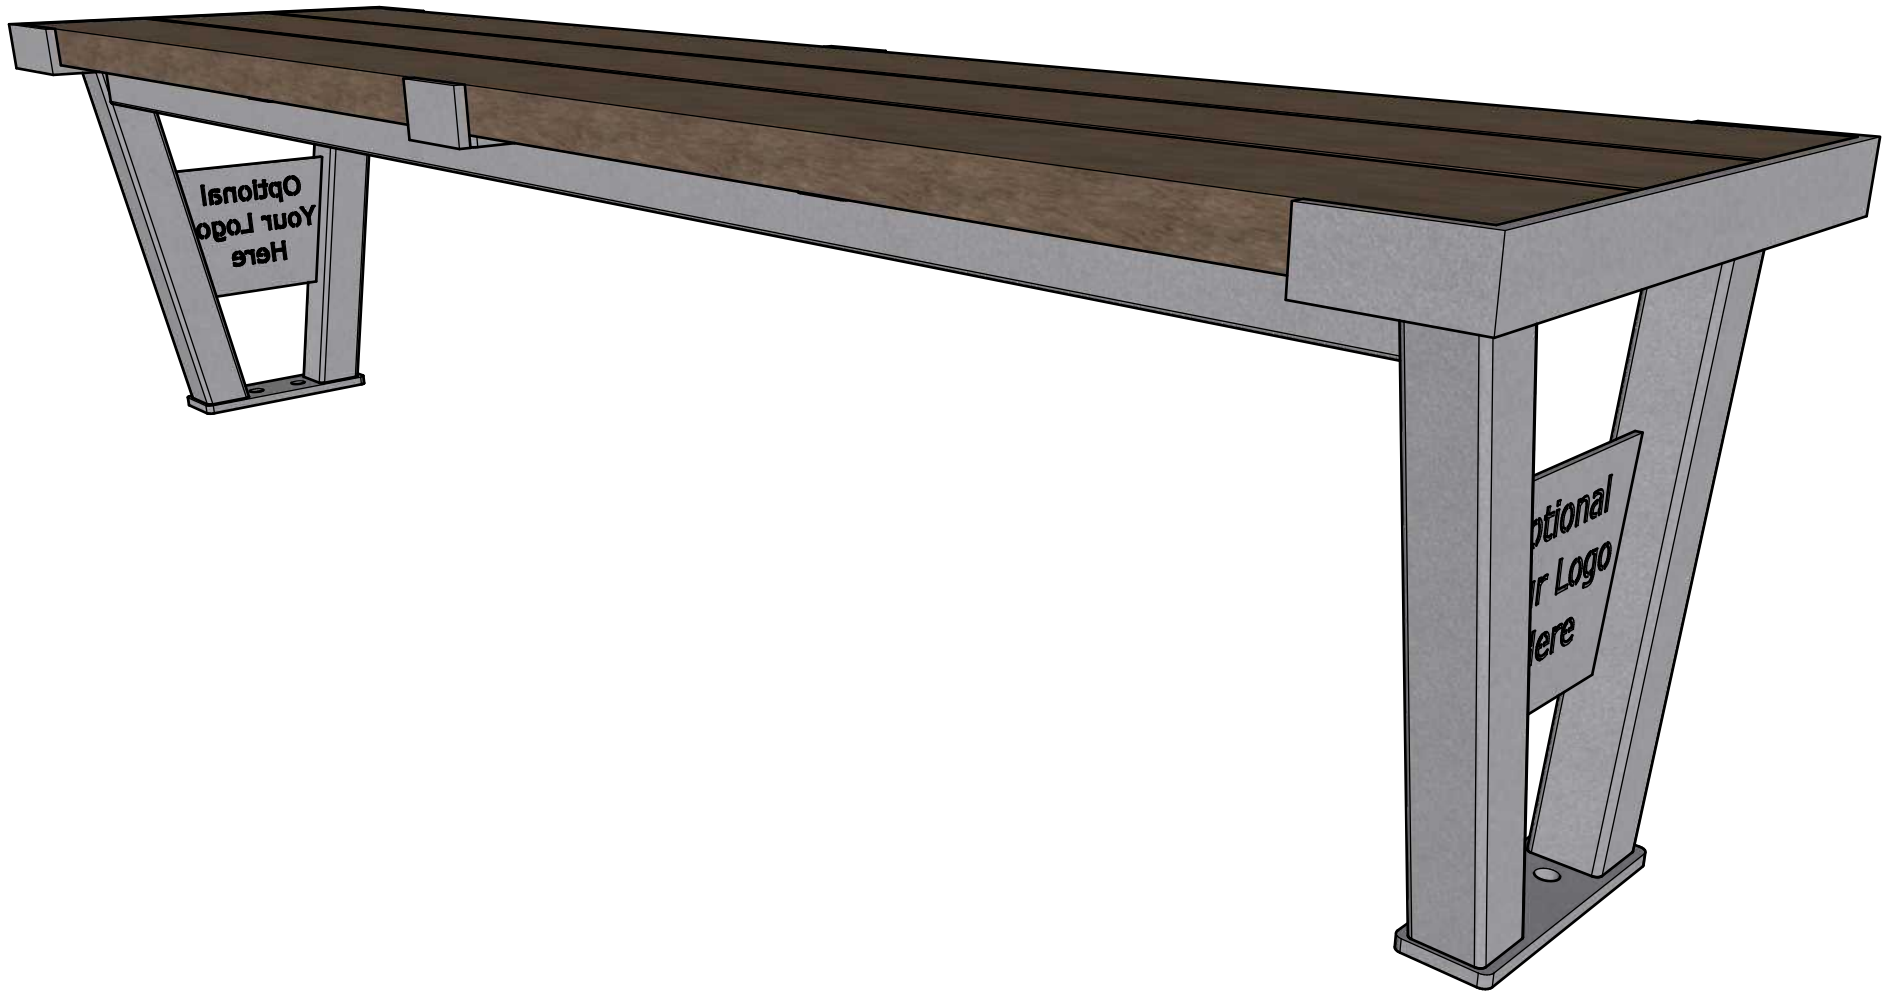

	WISHBONE SITE FURNISHINGS 210-27090 GLOUCESTER WAY LANGLEY, BC			
	DWG. TITLE: VINCENT 6FT BACKLESS BENCH REVISION: 29/04/20 R:00			
MATERIAL: ALUMINUM	DWG. NO. DWSBBN29042000	DRAWN BY: GARY PARMAR		
PATTERN NO. N/A	MODEL NO. VSB-6	SCALE: 1:16	SHEET: 1 OF 2	DATE: 29 APR 20

	WISHBONE SITE FURNISHINGS 210-27090 GLOUCESTER WAY LANGLEY, BC			
	DWG. TITLE: VINCENT 6FT BACKLESS BENCH REVISION: 29/04/20 R:00			
MATERIAL: ALUMINUM	DWG. NO. DWSBBN29042000	DRAWN BY: GARY PARMAR		
PATTERN NO. N/A	MODEL NO. VSB-6	SCALE: 1:16	SHEET: 2 OF 2	DATE: 29 APR 20